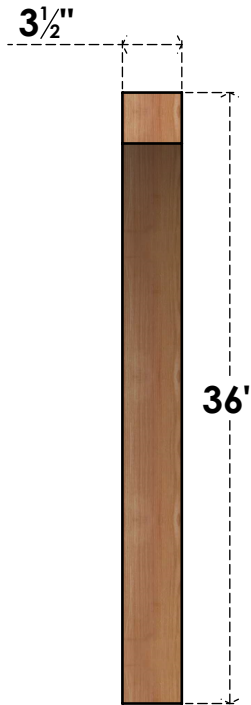

BRC04X30X36THR00SWR

3 1/2"W X 30"D X 36"H THORTON SMOOTH BRACE, WESTERN RED CEDAR

SIDE

FRONT

EKENA MILLWORK
 2300 WEST MAIN ST.
 CLARKSVILLE, TX 75426
 TOLL FREE: 866-607-0453
 WWW.EKENAMILLWORK.COM

NOTES

1. INSTALLATION TO BE COMPLETED IN ACCORDANCE WITH MANUFACTURER'S SPECIFICATIONS.
2. DRAWING MAY NOT BE TO SCALE
3. THIS DRAWING IS INTENDED FOR DESIGN AND PLANNING PURPOSES ONLY.
4. ALL INFORMATION CONTAINED HEREIN WAS CURRENT AT THE TIME OF DEVELOPMENT BUT MUST BE REVIEWED AND APPROVED BY THE PRODUCT MANUFACTURER TO BE CONSIDERED ACCURATE.
5. PRODUCTS ARE NOT KILN DRIED. THIS ITEM IS UNIQUE AND WILL CONTAIN THE NATURAL VARIATIONS THAT THE WOOD SPECIES OFFERS. THIS MAY RESULT IN VARIATIONS UP TO 1/4"