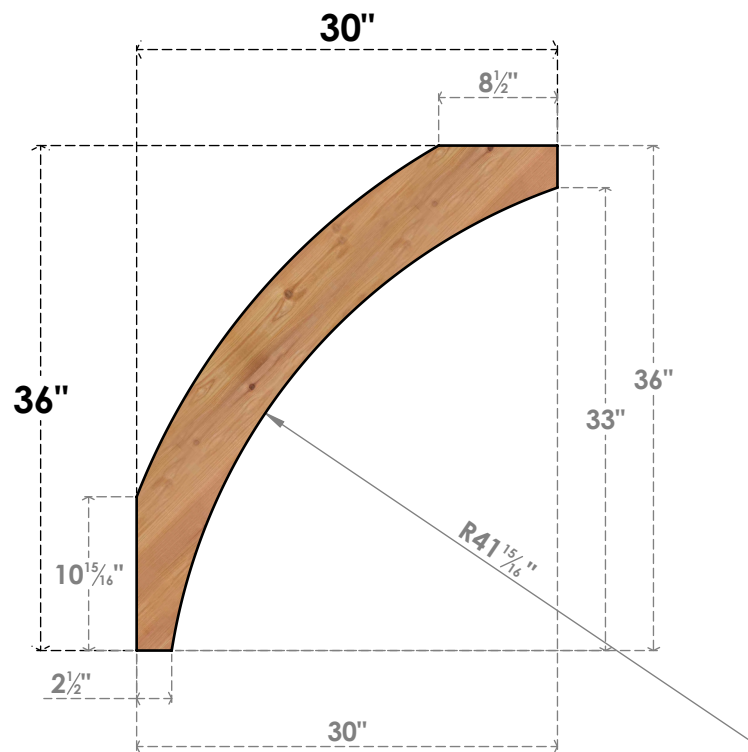

BRC04X30X36THR00SWR

3 1/2"W X 30"D X 36"H THORTON SMOOTH BRACE, WESTERN RED CEDAR

SIDE

FRONT

EKENA MILLWORK
 2300 WEST MAIN ST.
 CLARKSVILLE, TX 75426
 TOLL FREE: 866-607-0453
 WWW.EKENAMILLWORK.COM

NOTES

1. INSTALLATION TO BE COMPLETED IN ACCORDANCE WITH MANUFACTURER'S SPECIFICATIONS.
2. DRAWING MAY NOT BE TO SCALE
3. THIS DRAWING IS INTENDED FOR DESIGN AND PLANNING PURPOSES ONLY.
4. ALL INFORMATION CONTAINED HEREIN WAS CURRENT AT THE TIME OF DEVELOPMENT BUT MUST BE REVIEWED AND APPROVED BY THE PRODUCT MANUFACTURER TO BE CONSIDERED ACCURATE.
5. PRODUCTS ARE NOT KILN DRIED. THIS ITEM IS UNIQUE AND WILL CONTAIN THE NATURAL VARIATIONS THAT THE WOOD SPECIES OFFERS. THIS MAY RESULT IN VARIATIONS UP TO 1/4"